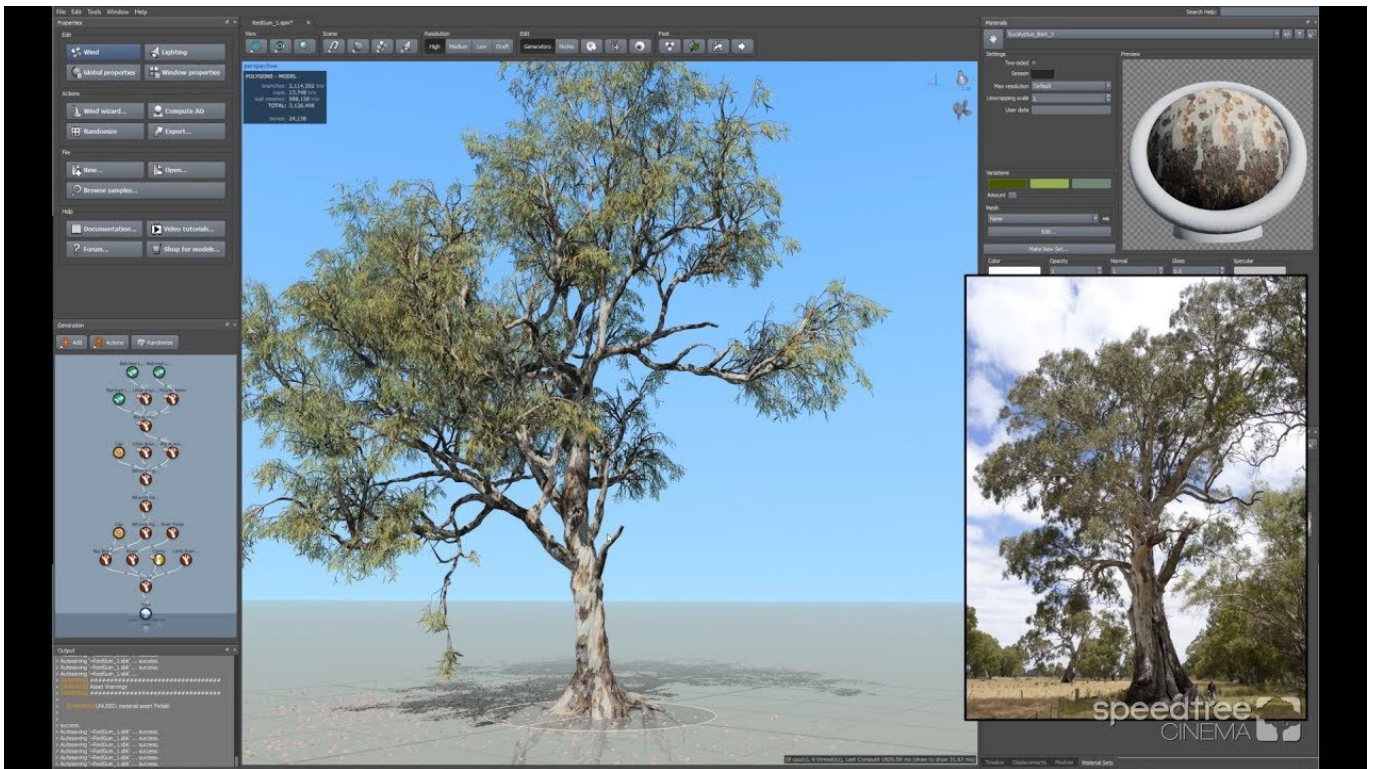

[SpeedTree Modeler 8.4.0 Cinema Edition Win X64](#)

[SpeedTree Modeler 8.4.0 Cinema Edition Win X64](#)

SpeedTree Modeler 8.4.1 Cinema Edition Win x64 SpeedTree Cinema is the award-winning 3D-modeling SpeedTree Modeler 8.4.1 Cinema Edition Win x64 SpeedTree Cinema is the award-winning 3D-modeling SpeedTree Modeler 8.2.1 Cinema Edition ... SpeedTree Cinema is the award-winning 3D-modeling suite that ... UV RizoM-Lab RizomUV Real Space & Virtual Spaces 2018.0.170 Win x64 ... SpeedTree Modeler 8.4.0 Cinema Edition WIN SpeedTree Cinema 8 is the latest iteration of our award-winning 3D vegetation modeling software. Formerly Studio, Architect, and Cinema, SpeedTree Cinema is the award-winning 3D-modeling suite that allows you to ... PBR rendering in the ... Tree Library Larger; Ability to use in game engines such as Unity, Anel ... required system. Vendor: Intel Windows 7, 8.1, 10. SpeedTree Cinema یک شبیه برای قدرتمند و مشهور العاده فوق افزار نرم یک ... SpeedTree Modeler 8.4.2 Cinema Edition x64 ... Windows 7 , 8.1 , 10. SpeedTree Modeler 8.4.1 Cinema Edition Win x64 SpeedTree Cinema is the award-winning 3D-modeling Спешу познакомить вас с интересной программой SpeedTree Cinema, она была ... SpeedTree Modeler 8.4.2 Cinema Edition + UE4 + Unity + Games Indie + Clarisse. SpeedTree ... ОС: Windows ... Добавлена версия 8.4.0 Cinema Edition.. Usable in gaming engines such as Unity, Anell Engin and... See more detail here. Required system. Vendor: Intel; Windows 7, 8.1, 10; Model: SpeedTree Modeler 8.4.1 Cinema Edition x64 SpeedTree Modeler 8.4.1 ... The Industry standard for 3d Vegetation Modeling SpeedTree Cinema is the award-winning 3D-modeling suite that allows you to model, texture, and animate, Watch SpeedTree artist Sarah Scruggs create a highly-detailed Red Gum Eucalyptus from scratch using SpeedTree Modeler 8.3.0 Cinema Edition WIN SpeedTree Modeler 8.3.0 IDV ... SpeedTree Modeler 8.4.1 Cinema Edition Win x64 SpeedTree Cinema is the award-winning 3D-modeling 0 Cinema Edition Win x64 Title: SpeedTree Modeler 8.4.0 Cinema Edition Win x64 Info: SpeedTree Cinema 8 is the latest iteration of our award-winning 3D SpeedTree artist Sonia Piasecki gives you a quick overview of how to create a basic tree model using Featuring our unique, award-winning combination of procedural plus hand-modeling ... Full Standalone Setup; Compatibility Architecture: 32 Bit (x86) / 64 Bit (x64) ... SpeedTree Modeler 8.4.2 Cinema Edition Free Download.. SpeedTree Cinema 8 3D Studio Architect Cinema SpeedTree for VFX.. SpeedTree Modeler 8.4.1 Cinema Edition x64 win free download and install. Habib Rashid. Loading ... 87ec45a87b